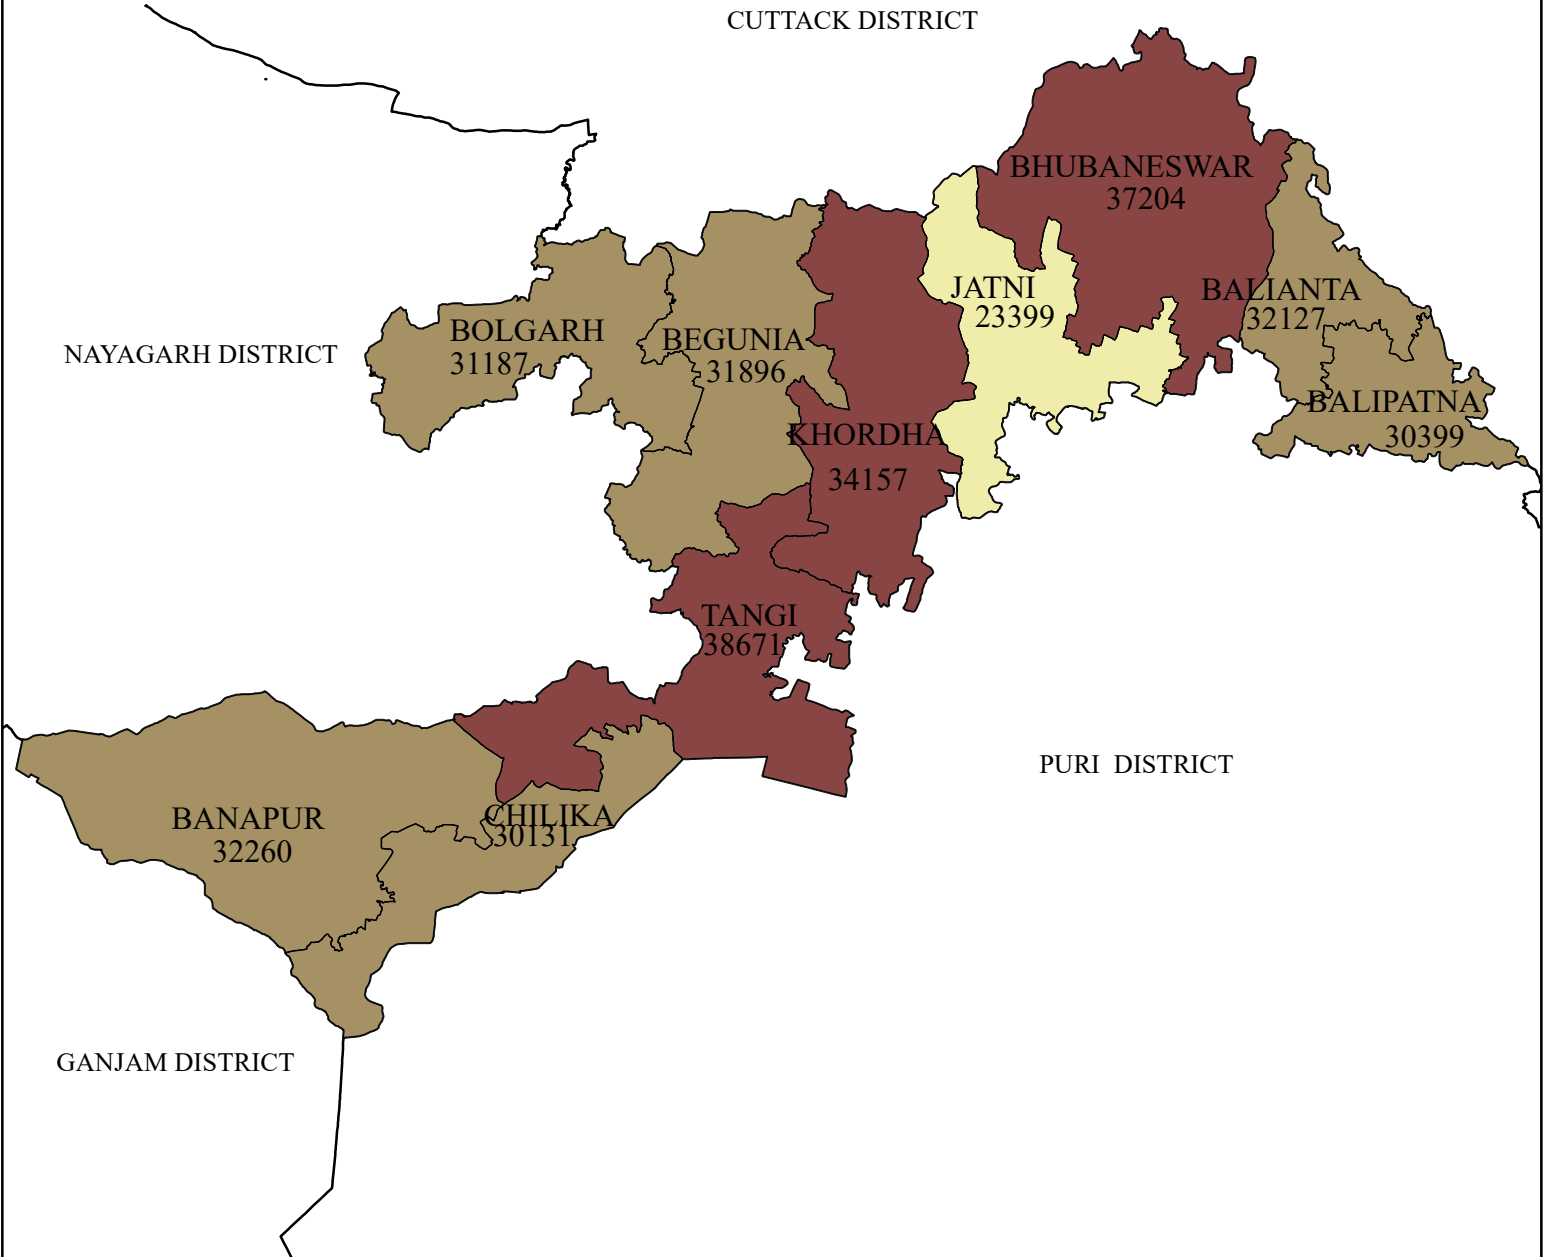

# MAIN WORKERS DISTRICT: KHORDHA

## LEGEND

### MAIN WORKERS

- 23399 - 27390 (LOW)
- 27391 - 34150 (MEDIUM)
- 34151 - 38671 (HIGH)
- DISTRICT BOUNDARY
- BLOCK BOUNDARY

Source : Census - 2011

## INDEX

0 5 10 20 Kilometers